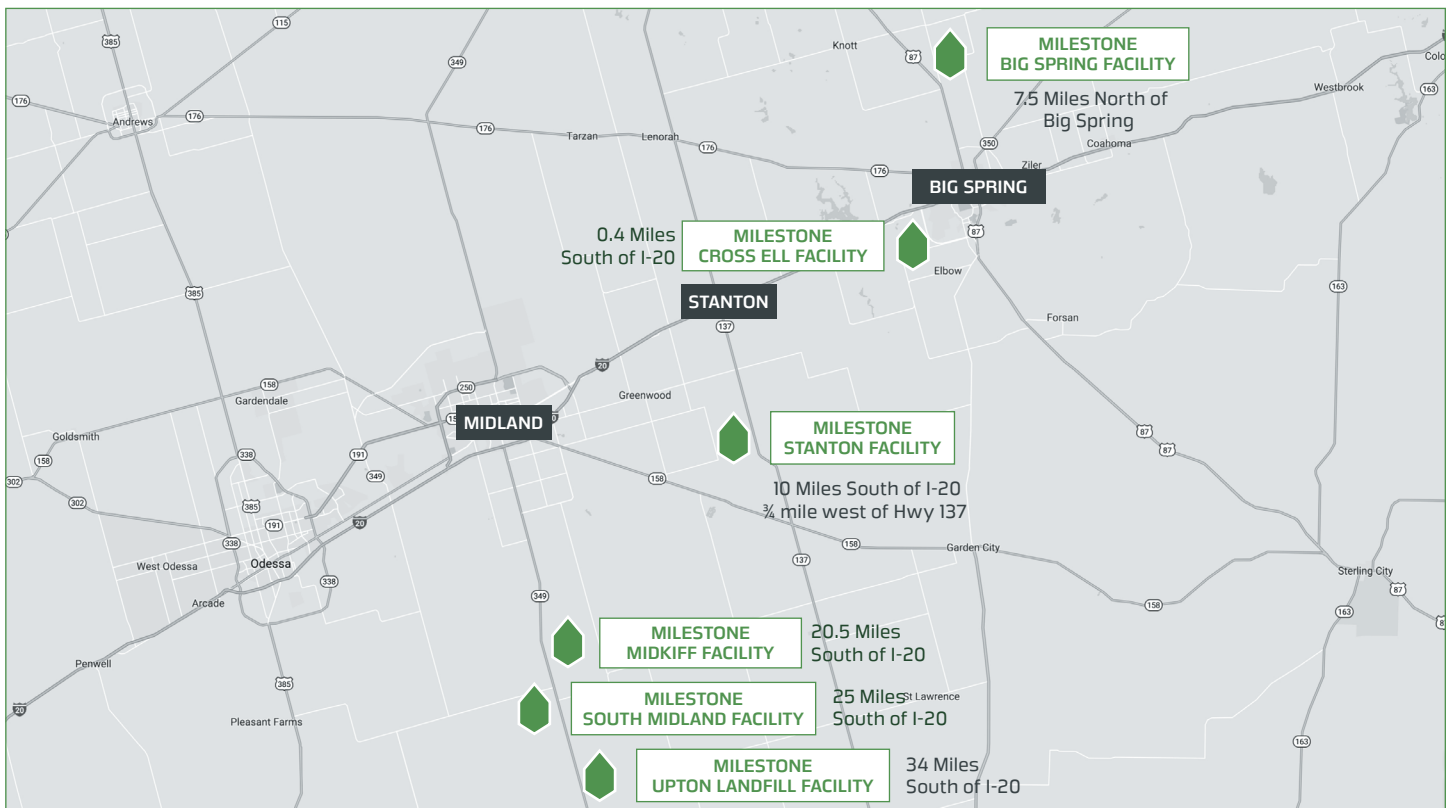

MIDLAND BASIN

OPERATIONAL HOURS FOR ALL FACILITIES
24 Hours

UPTON LANDFILL FACILITY

CONTACT
432-789-1630

ADDRESS
19592 N State Hwy 349
Midkiff, TX 79755

SCAN TO OPEN
WITH GOOGLE MAPS

SOUTH MIDLAND SLURRY INJECTION FACILITY

CONTACT
432-305-4360

ADDRESS
27471 N State Hwy 349
Midkiff, TX 79755

SCAN TO OPEN
WITH GOOGLE MAPS

MIDKIFF SLURRY INJECTION FACILITY

CONTACT
432-305-4360

ADDRESS
22407 S State Hwy 349
Midkiff, TX 79755

SCAN TO OPEN
WITH GOOGLE MAPS

STANTON SLURRY INJ AND LANDFILL FACILITY

CONTACT
432-698-1870

ADDRESS
512 Co Rd 470
Stanton, TX 79782

SCAN TO OPEN
WITH GOOGLE MAPS

CROSS ELL SLURRY INJECTION FACILITY

CONTACT
432-242-3470

ADDRESS
209 Stallings Rd
Big Spring, TX 79720

SCAN TO OPEN
WITH GOOGLE MAPS

BIG SPRING SLURRY INJECTION FACILITY

CONTACT
432-242-3470

ADDRESS
513 Co Rd 36A
Luther, TX 79720

SCAN TO OPEN
WITH GOOGLE MAPS

HEADQUARTERS
840 Gessner, Suite 600, Houston, TX 77024

OFFICE 832-739-6700
FAX 832-739-6699

For driving directions, wait times, and other locations, visit Milestone-ES.com